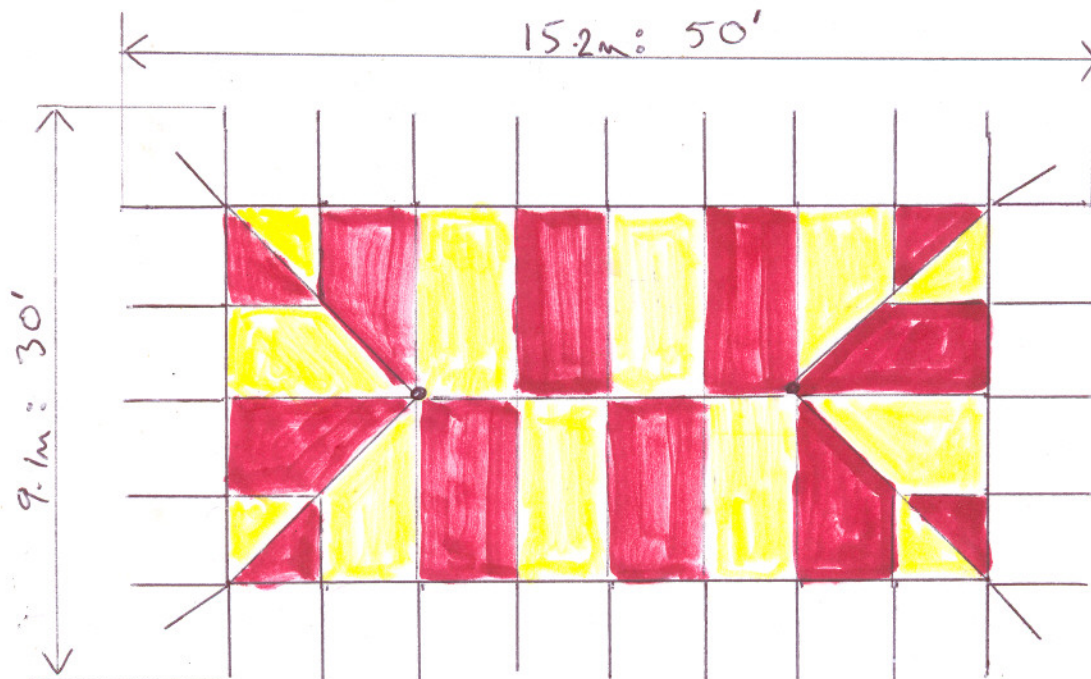

www.BIGTOPMANIA.com 07768 498090

6x12m / 20 x 40 ft RED / YELLOW MARQUEE

INTERNAL 72m² / 800 sqft.

MAX CAPACITY 144 STANDING.

± 60-70 SEATED AT TABLES.

MANUFACTURED FEB' 2010

- LOAD LIST
- 3' pegs x 32
 - 7 poles x 24
 - guys x 32
 - 2 x king poles (13')