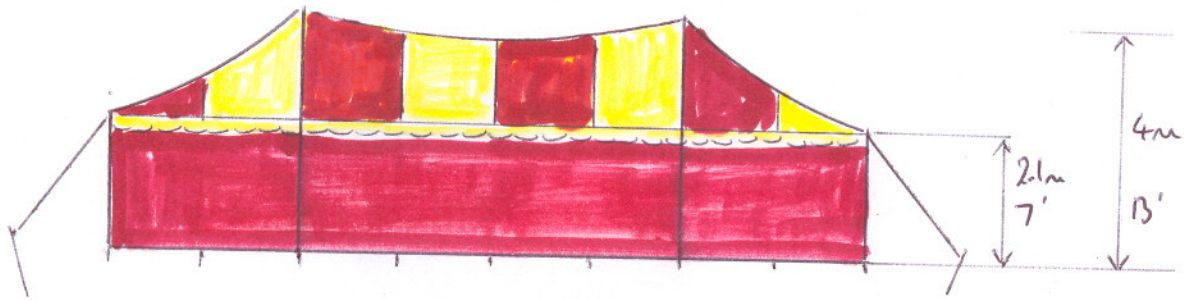

www.BIGTOPMANIA.com 07768 498090

6x12m / 20 x 40 ft RED / YELLOW MARQUEE

INTERNAL 72m² / 800 sqft.

MAX CAPACITY 144 STANDING.

± 60-70 SEATED AT TABLES.

MANUFACTURED FEB' 2010

- LOAD LIST
- 3' pegs x 32
 - 7 poles x 24
 - guys x 32
 - 2 x king poles (13')