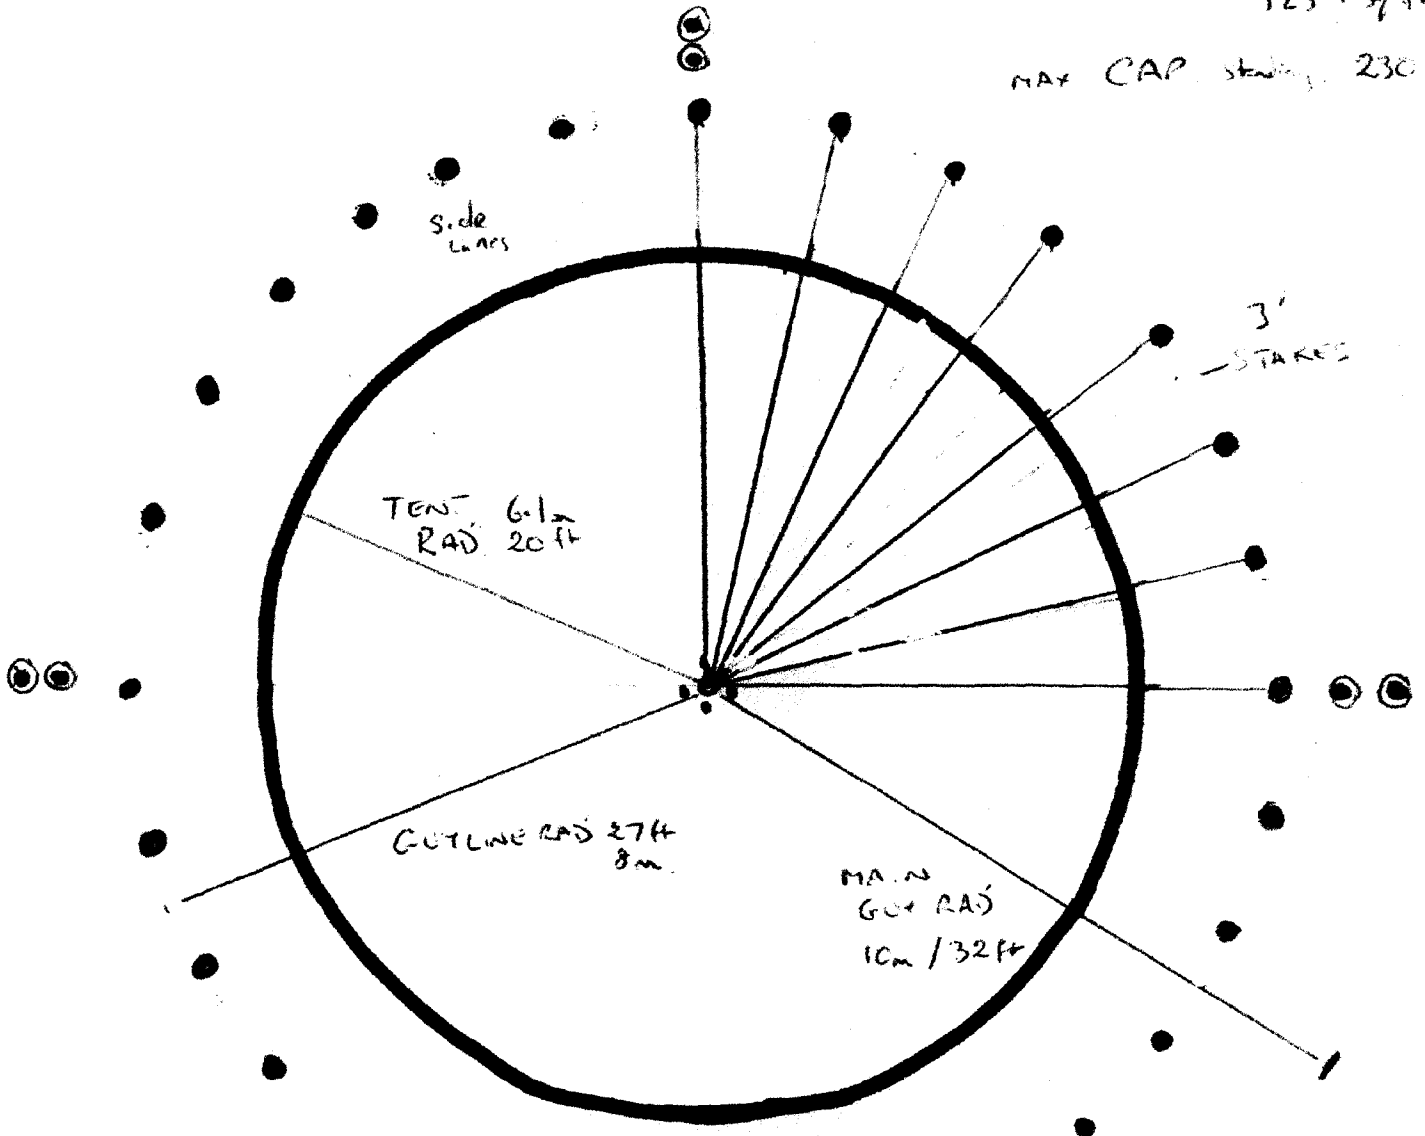

40ft / 12m DIA. TENT

AREA - 115 m²
1257 sq ft

MAX CAP. STAKES 230

28 SIDE LINES

28 SIDE STAKES

4-8 GUY STAKES
(+ 4 center pole stakes)

MINI 32, MAX 44
TAKE EXTRA!

no do they want.

± 20m / 65ft