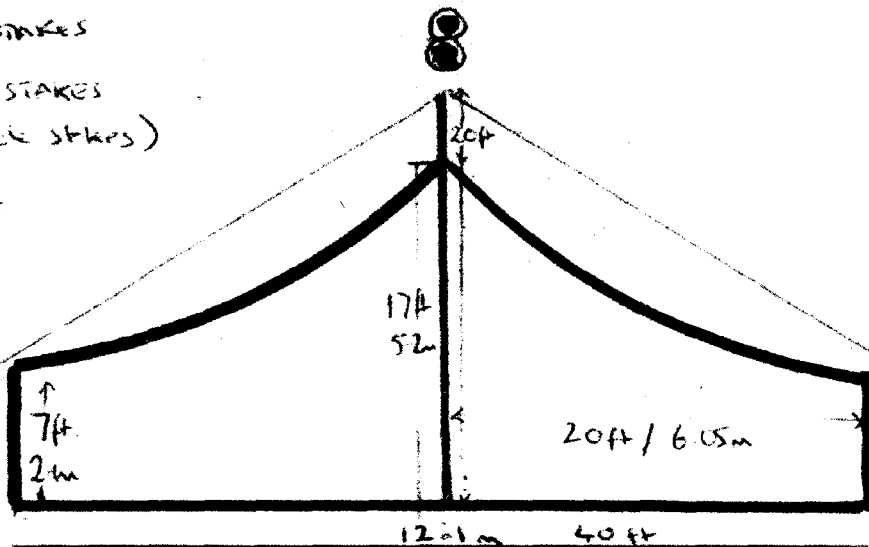

40ft / 12m DIA. TENT

AREA - 115 m²
1257 sq ft

MAX CAP. STAKES 230

28 SIDE LINES

28 SIDE STAKES

4-8 GUY STAKES
(+ 4 center pole stakes)

MINI 32, MAX 44
TAKE EXTRA!

no do they want.

± 20m / 65ft